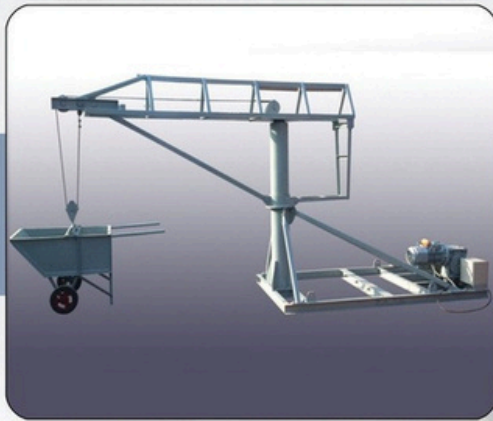

Rope Suspended Platform

A rope-suspended platform, machine is a specialized equipment used for accessing high-rise structures and elevated areas. It provides a safe working platform for tasks like construction, maintenance, and repairs. The main components of a rope-suspended platform are Platform - A sturdy working surface with guardrails.

Vibrating Earth Rammer

To meet the vast requirements of the esteemed customers, we are engaged in offering Vibrating Earth Rammer. These Vibrating Earth Rammer are widely used in construction industry for their high operational fluency. Moreover, these Vibrating Earth Rammer have flawless finish.

Customized Trolley

Monkey / Mini Crane

SPECIFICATION

Capacity	Lifting Height
250 Kg	30 meters
500 Kg	30 meters

Hydraulic Goods Lift

SPECIFICATION

Capacity	Lifting Height
250 Kg	5 meters
2000 Kg	10 meters

Hydraulic Hand Pallet Truck